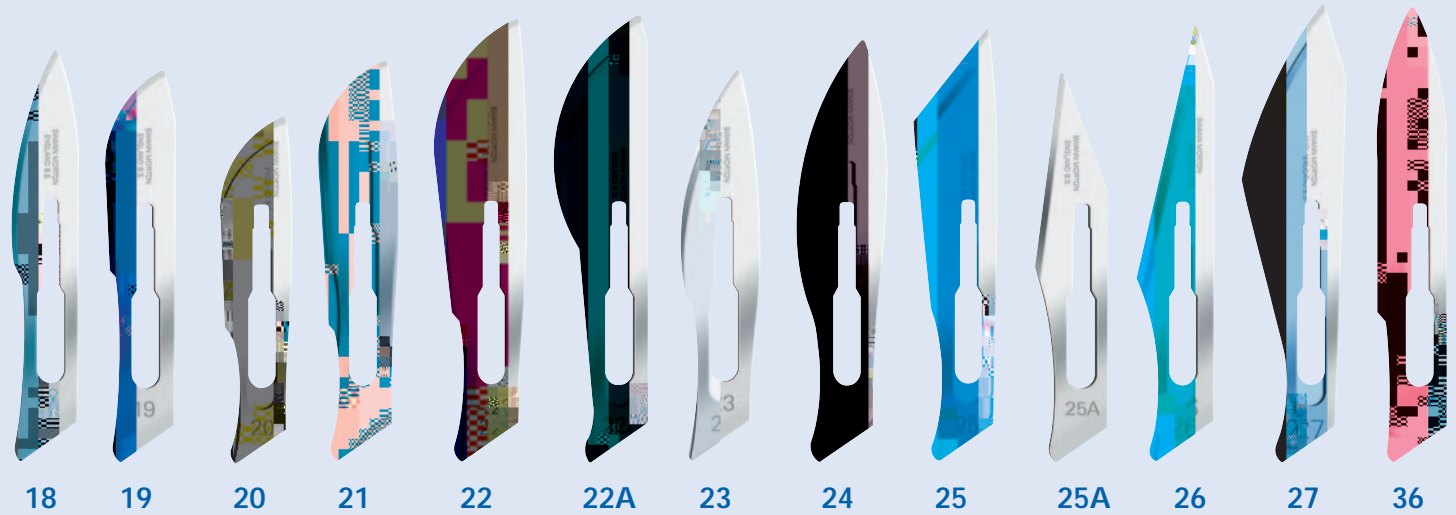

Standard Surgical Blades & Stitch Cutter

Standard Surgical Blades - Sterile

-  Sterile Blades in Carbon Steel.
-  Non-Sterile Blades in Carbon Steel.
-  Sterile Blades in Stainless Steel.

Stitch Cutter

6

9

10

10A 11 11P E11 E/11 12 12D 13 14 15 15A 15C 15T D/15 16 40

18 19 20 21 22 22A 23 24 25 25A 26 27 36

Stitch Cutter Blades - Sterile

Short

Midi

Long Stainless