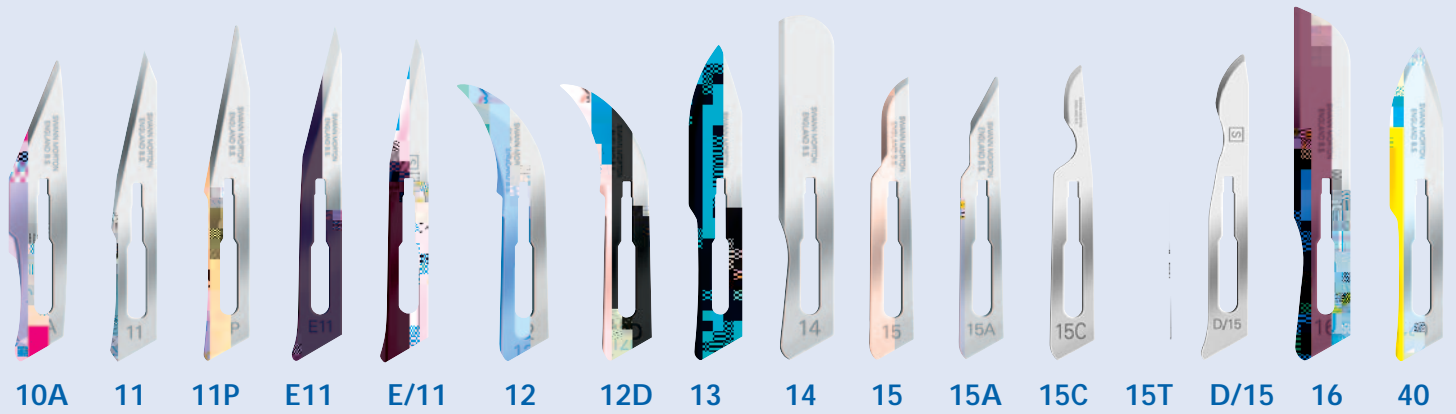

Standard Surgical Blades & Stitch Cutter

Standard Surgical Blades - Sterile

-  Sterile Blades in Carbon Steel.
-  Non-Sterile Blades in Carbon Steel.
-  Sterile Blades in Stainless Steel.

Stitch Cutter

6

9

10

10A 11 11P E11 E/11 12 12D 13 14 15 15A 15C 15T D/15 16 40

18 19 20 21 22 22A 23 24 25 25A 26 27 36

Stitch Cutter Blades - Sterile

Short

Midi

Long Stainless